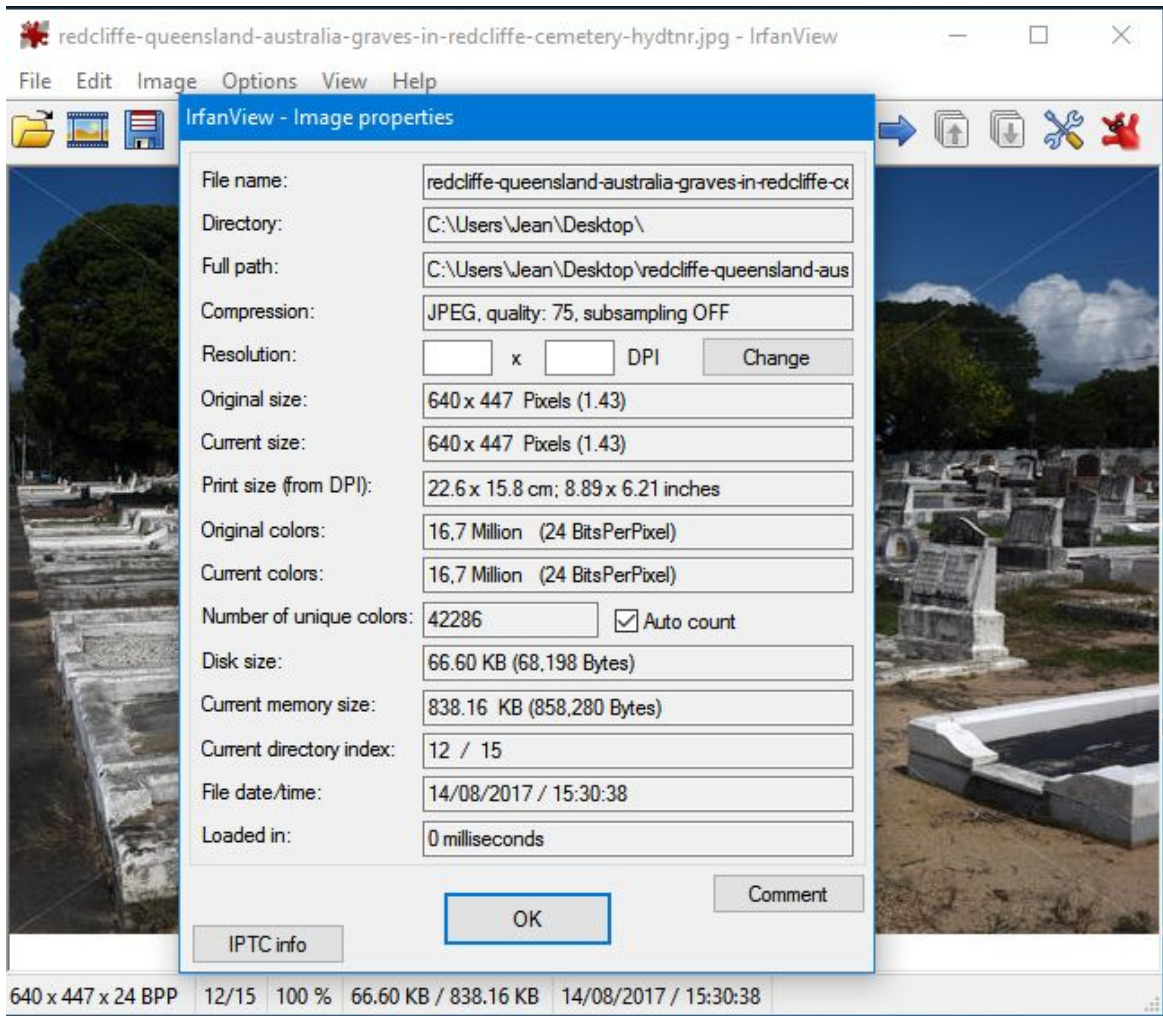

A photograph of a cemetery. In the foreground, there are several rows of low, rectangular concrete grave markers. The ground is covered with dry, brownish grass and some scattered leaves. In the background, there are many tall, green trees, some with dense foliage and others with bare branches. The sky is a pale, overcast blue. The overall scene is quiet and somewhat somber.

Grave Photos

After you get home

cloncurry-grave - 1.jpg - EXIF Info

EXIF Tag	Value
Filename	cloncurry-grave - 1.jpg
ImageDescription	
Make	Canon
Model	Canon PowerShot G1 X
XResolution	180
YResolution	180
ResolutionUnit	Inch
DateTime	2012:10:27 18:29:49
Artist	
YCbCrPositioning	Co-Sited
Copyright	
ExifOffset	358
CustomRendered	Normal process
ExposureMode	Auto
White Balance	Auto
DigitalZoomRatio	1.00 x
SceneCaptureType	Standard
Owner Name	
ExposureTime	1/400 seconds
FNumber	2.80
ISO Speed Ratings	400
ExifVersion	0230
DateTimeOriginal	2012:10:27 18:29:49
DateTimeDigitized	2012:10:27 18:29:49
ComponentsConfiguration	YCbCr
CompressedBitsPerPixel	3 (bits/pixel)

Sublocation:

Province-State: Queensland

Country: Australia

Original transmission reference:

Write Cancel

File name: redcliffe-queensland-australia-graves-in-redcliffe-cr
Directory: C:\Users\Jean\Desktop\
Full path: C:\Users\Jean\Desktop\redcliffe-queensland-aus
Compression: JPEG, quality: 75, subsampling OFF
Resolution: [] x [] DPI [Change]
Original size: 640 x 447 Pixels (1.43)
Current size: 640 x 447 Pixels (1.43)
Print size (from DPI): 22.6 x 15.8 cm; 8.89 x 6.21 inches
Original colors: 16,7 Million (24 BitsPerPixel)
Current colors: 16,7 Million (24 BitsPerPixel)
Number of unique colors: 42286 Auto count
Disk size: 66.60 KB (68,198 Bytes)
Current memory size: 838.16 KB (858,280 Bytes)
Current directory index: 12 / 15
File date/time: 14/08/2017 / 15:30:38
Loaded in: 0 milliseconds