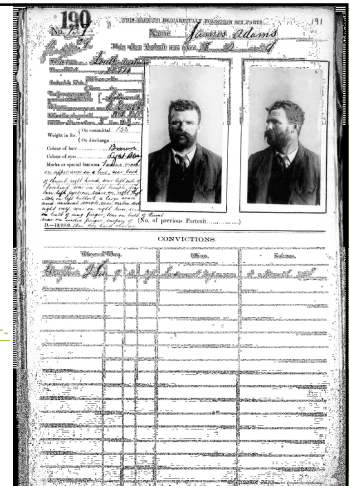

Railway History Card for Ben Chifley. State Records NSW, NRS 12922

Indexes to Railway records

- [Railway Employment Records 1856 to 1917 at https://www.records.nsw.gov.au/search_form?id=50](https://www.records.nsw.gov.au/search_form?id=50)
- [Nominal Roll of the First Railway Section (AIF) https://www.records.nsw.gov.au/search_form?id=7](https://www.records.nsw.gov.au/search_form?id=7)
- [Railways and Tramways Roll of Honour 1914 to 1919 https://www.records.nsw.gov.au/search_form?id=46](https://www.records.nsw.gov.au/search_form?id=46)

Prison records

- [Index to gaol photographs https://www.records.nsw.gov.au/search_form?id=22](https://www.records.nsw.gov.au/search_form?id=22)
- [Prison officers and staff https://www.records.nsw.gov.au/archives/collections-and-research/guides-and-indexes/prison-officers-staff-guide](https://www.records.nsw.gov.au/archives/collections-and-research/guides-and-indexes/prison-officers-staff-guide)
- [Criminal Depositions Deposition Books) Index http://help.nla.gov.au/trove/becoming-partner/for-smaller-collections#anchor-3https://www.records.nsw.gov.au/search_form?id=40](http://help.nla.gov.au/trove/becoming-partner/for-smaller-collections#anchor-3https://www.records.nsw.gov.au/search_form?id=40)